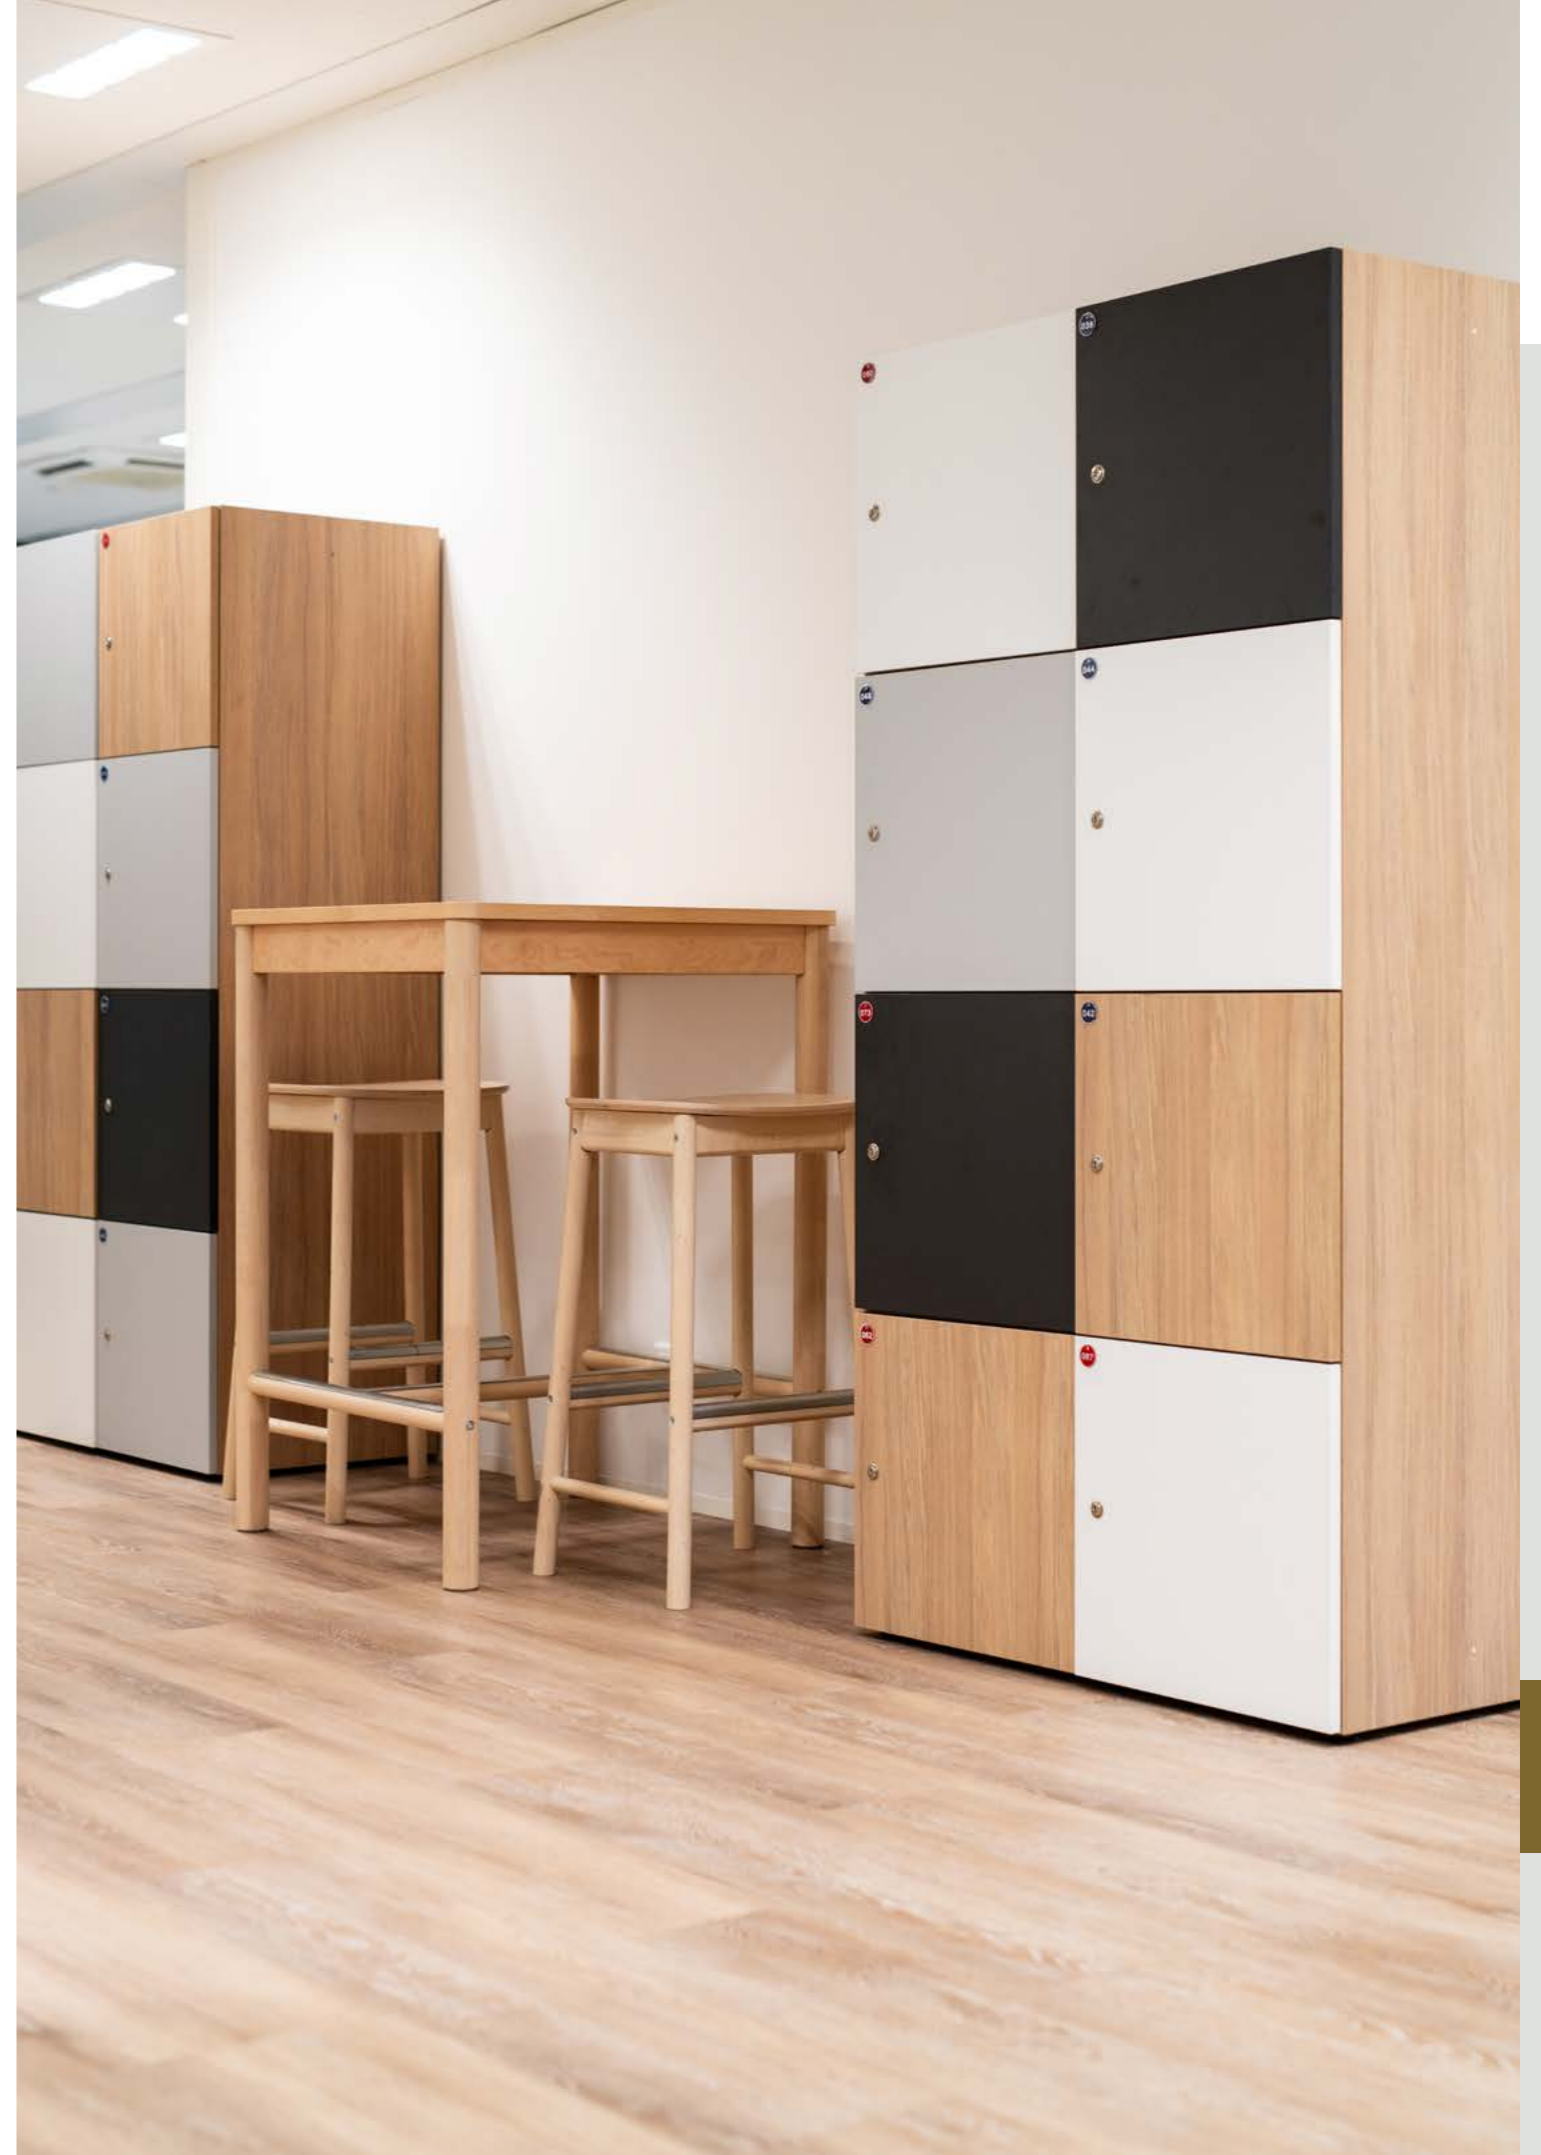

SUPERFICIE
700 m²

LVT
Textured Woodgrains - Antique Oak,
Charcoal Dune

**PHOTOGRAPHE / FOTÓGRAFO /
FOTOGRAFO**
© Christopher Hibbert

Hospitality

Senior Living

Education

Workplace

SARETEC