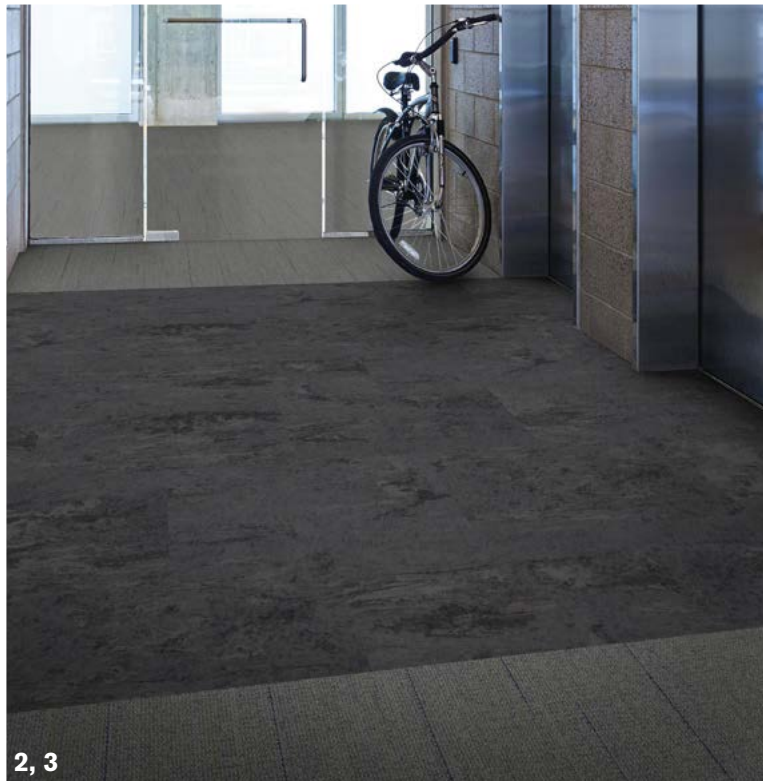

2, 3

3. Carpet Open Air 401 Stria 103233 Flannel
  4. LVT Northern Grain A02606 Antique Wash 3.0m 4.5m