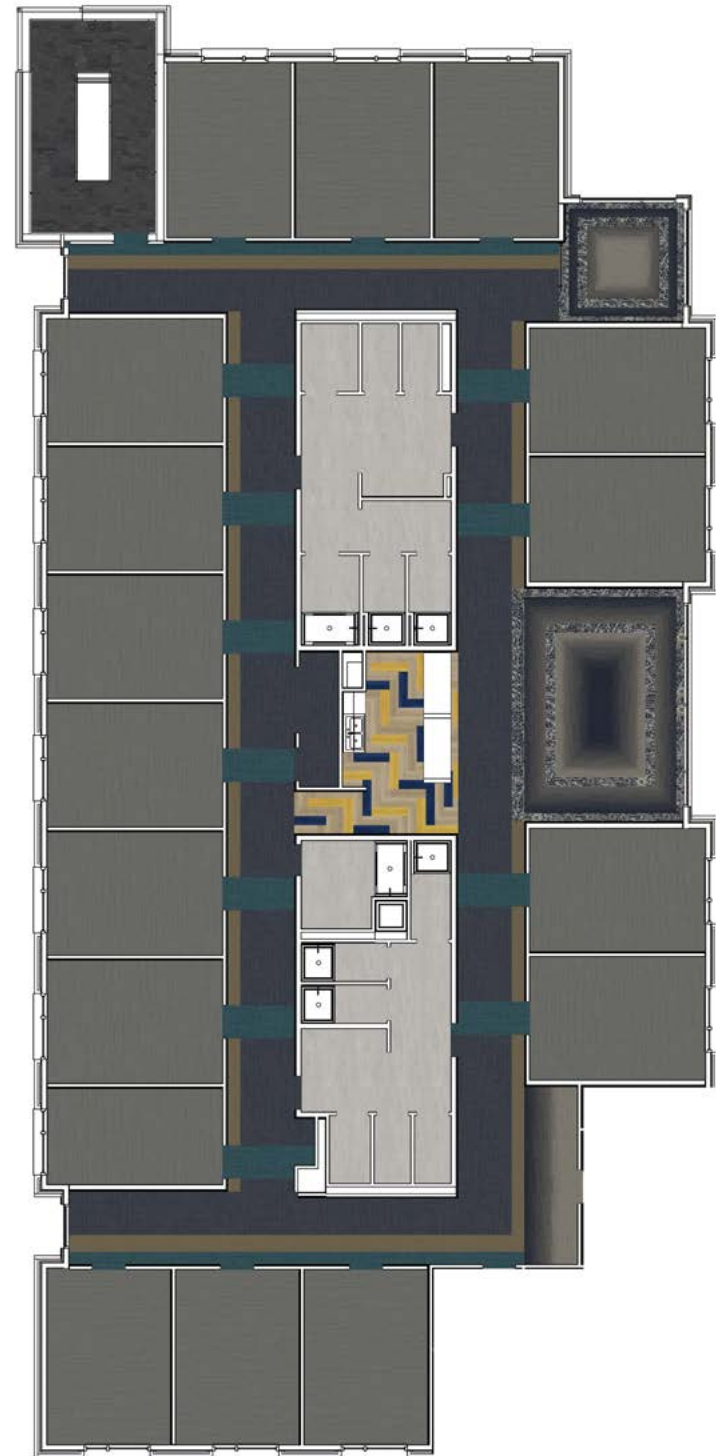

Studio FOLIO

Interface[®]

Higher Education

FOLIO: Interface makes it easy to address your institution's unique flooring needs with an integrated system of carpet tile, LVT and nora[®] rubber solutions. Whether you're planning a new state-of-the-art facility or updating an existing one, our flooring consultants are ready to help you make an informed decision about the right type of flooring for your budget, without compromising design, performance, or sustainability. That's why we're Made For More[™].

Royal Blue and Yellow

- | | | |
|---|--|--|
| 1. Rubber norament castello 5355 Palazzo QS | 7. Carpet Open Air 401 Stria 103233 Flannel | 13. Carpet WW895 103215 Tundra Weave |
| 2. Rubber norament arago 5179 Tranquil | 8. Carpet WW870 105348 Natural Weft QS | 14. LVT Northern Grain A02606 Antique Wash 3.0- 4.5- |
| 3. Carpet Third Space 301 107838 Navy | 9. Carpet Dot 2 Dot 108074 Charcoal | 15. Carpet WG200 107660 Greige/Volcanic |
| 4. Rubber norament arago 5172 Stamina | 10. Carpet Open Ended 103173 Willow | 16. FLOR Squared Away Midnight Pearl |
| 5. Rubber norament arago 5176 Peace | 11. Carpet Open Ended 103178 Indigo | 17. LVT Studio Set A00712 Marigold 3.0- 4.5- |
| 6. Carpet Arley 108222 Azure | 12. Carpet WG200 107669 Volcanic/Navy | 18. LVT Studio Set A00720 Royal Blue 3.0- 4.5- |

1, 5, 7, 8

6, 9

2, 3, 4

1. Carpet Arley 108222 Azure
2. Carpet Open Air 401 Stria 103233 Flannel
3. Carpet Open Ended 103173 Willow

4. Carpet Open Ended 103176 Turquoise
5. Carpet WG200 107669 Volcanic/Navy
6. LVT Northern Grain A02606 Antique Wash 3.0-4.5