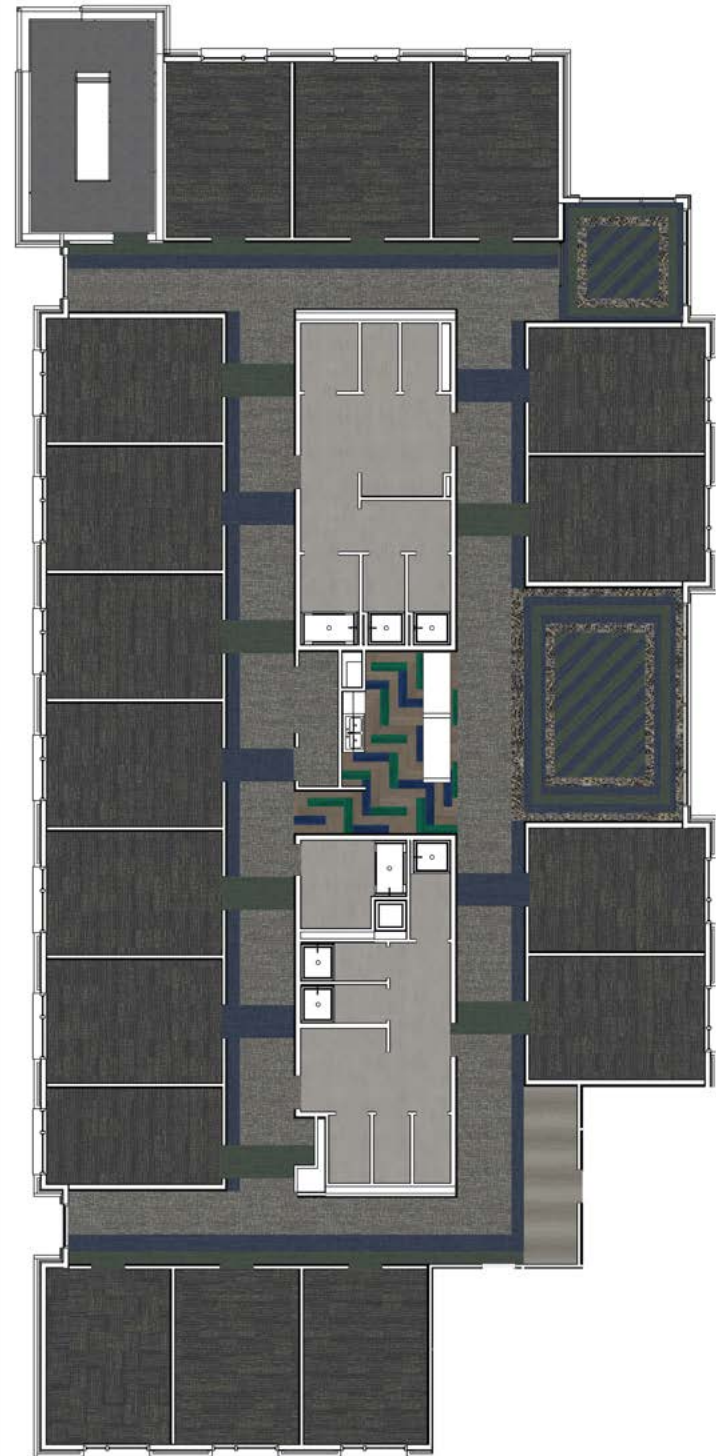

1. WO SR999 104923 Khaki
2. Carpet Arley 108223 Basil

3. Carpet Open Ended 103174 Pine
4. Carpet Open Ended 103178 Indigo

5. Carpet Knitstitch 103342 Dusk/Olive
6. Carpet Knitstitch 103333 Linen