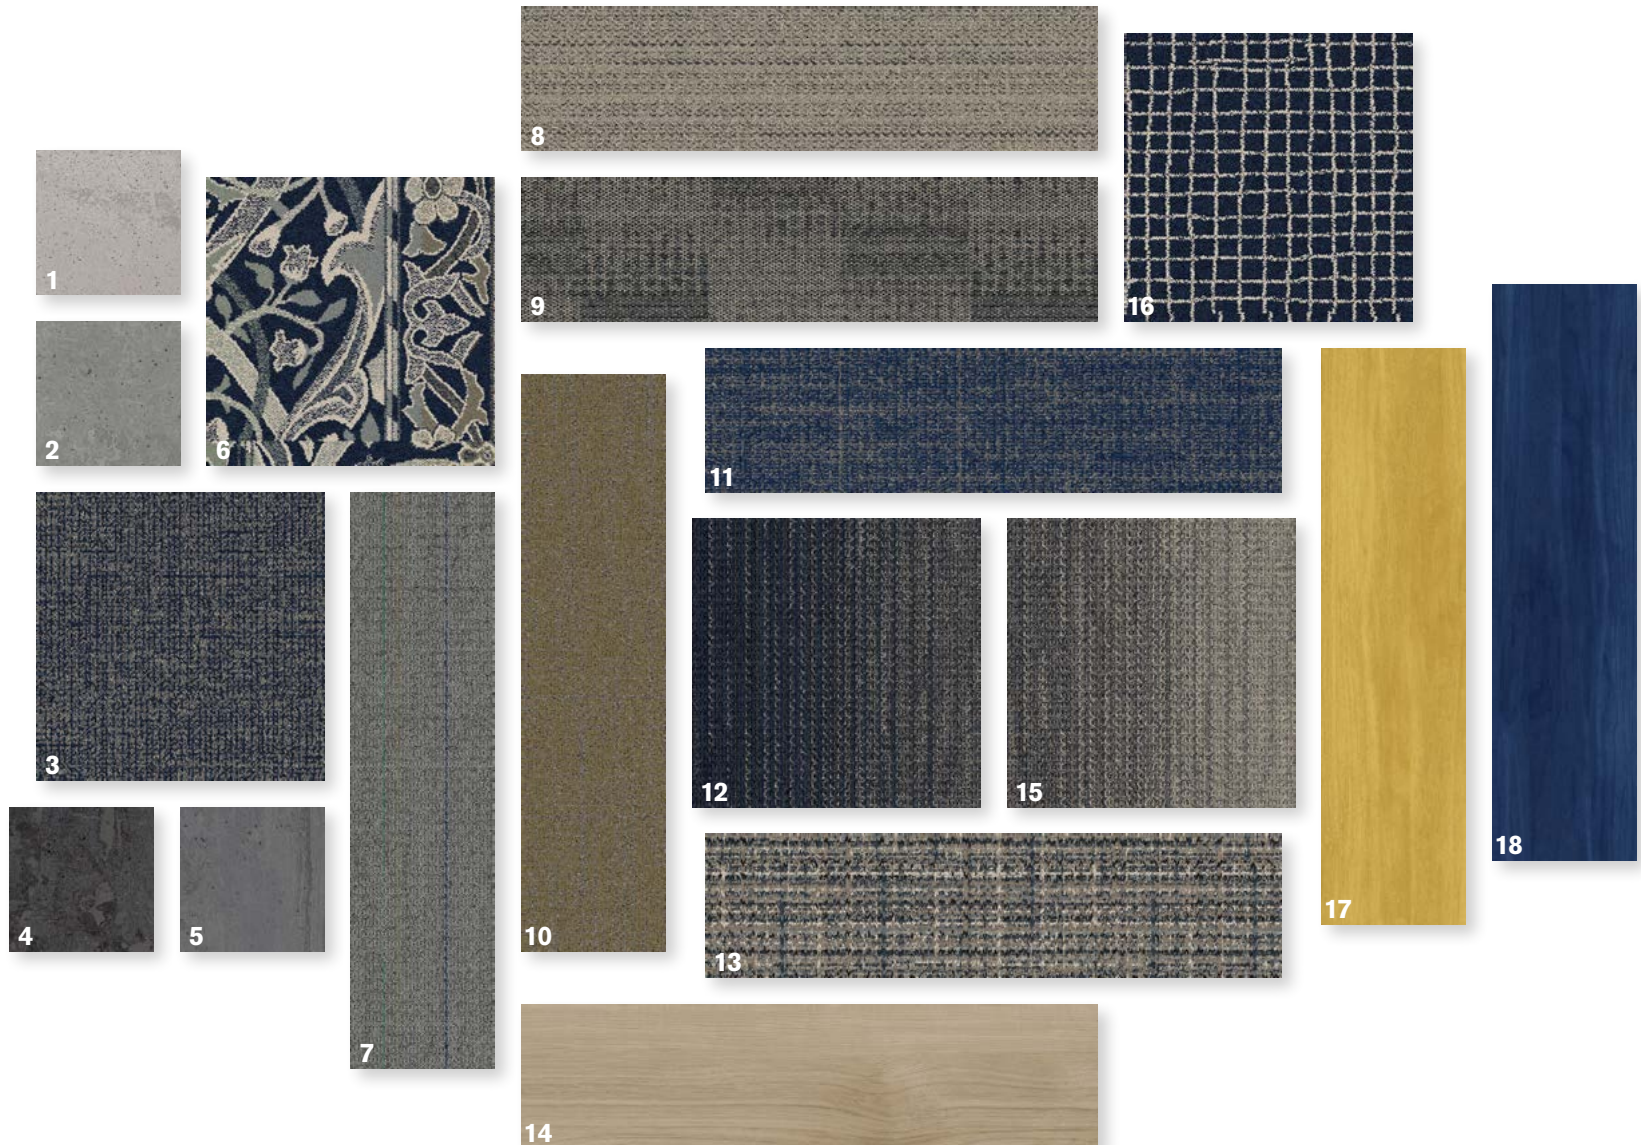

Studio FOLIO

Interface[®]

Higher Education

FOLIO: Interface makes it easy to address your institution's unique flooring needs with an integrated system of carpet tile, LVT and nora[®] rubber solutions. Whether you're planning a new state-of-the-art facility or updating an existing one, our flooring consultants are ready to help you make an informed decision about the right type of flooring for your budget, without compromising design, performance, or sustainability. That's why we're Made For More[™].

Royal Blue and Yellow

- | | | |
|---|--|--|
| 1. Rubber norament castello 5355 Palazzo QS | 7. Carpet Open Air 401 Stria 103233 Flannel | 13. Carpet WW895 103215 Tundra Weave |
| 2. Rubber norament arago 5179 Tranquil | 8. Carpet WW870 105348 Natural Weft QS | 14. LVT Northern Grain A02606 Antique Wash 3.0- 4.5- |
| 3. Carpet Third Space 301 107838 Navy | 9. Carpet Dot 2 Dot 108074 Charcoal | 15. Carpet WG200 107660 Greige/Volcanic |
| 4. Rubber norament arago 5172 Stamina | 10. Carpet Open Ended 103173 Willow | 16. FLOR Squared Away Midnight Pearl |
| 5. Rubber norament arago 5176 Peace | 11. Carpet Open Ended 103178 Indigo | 17. LVT Studio Set A00712 Marigold 3.0- 4.5- |
| 6. Carpet Arley 108222 Azure | 12. Carpet WG200 107669 Volcanic/Navy | 18. LVT Studio Set A00720 Royal Blue 3.0- 4.5- |

1, 5, 7, 8

6, 9

2, 3, 4

1. Carpet Arley 108222 Azure
2. Carpet Open Air 401 Stria 103233 Flannel
3. Carpet Open Ended 103173 Willow

4. Carpet Open Ended 103176 Turquoise
5. Carpet WG200 107669 Volcanic/Navy
6. LVT Northern Grain A02606 Antique Wash 3.0-4.5

1, 2, 3, 4

5

3, 4, 6

1. WO SR999 104923 Khaki 
2. Carpet Arley 108223 Basil

3. Carpet Open Ended 103174 Pine
4. Carpet Open Ended 103178 Indigo

5. Carpet Knitstitch 103342 Dusk/Olive
6. Carpet Knitstitch 103333 Linen