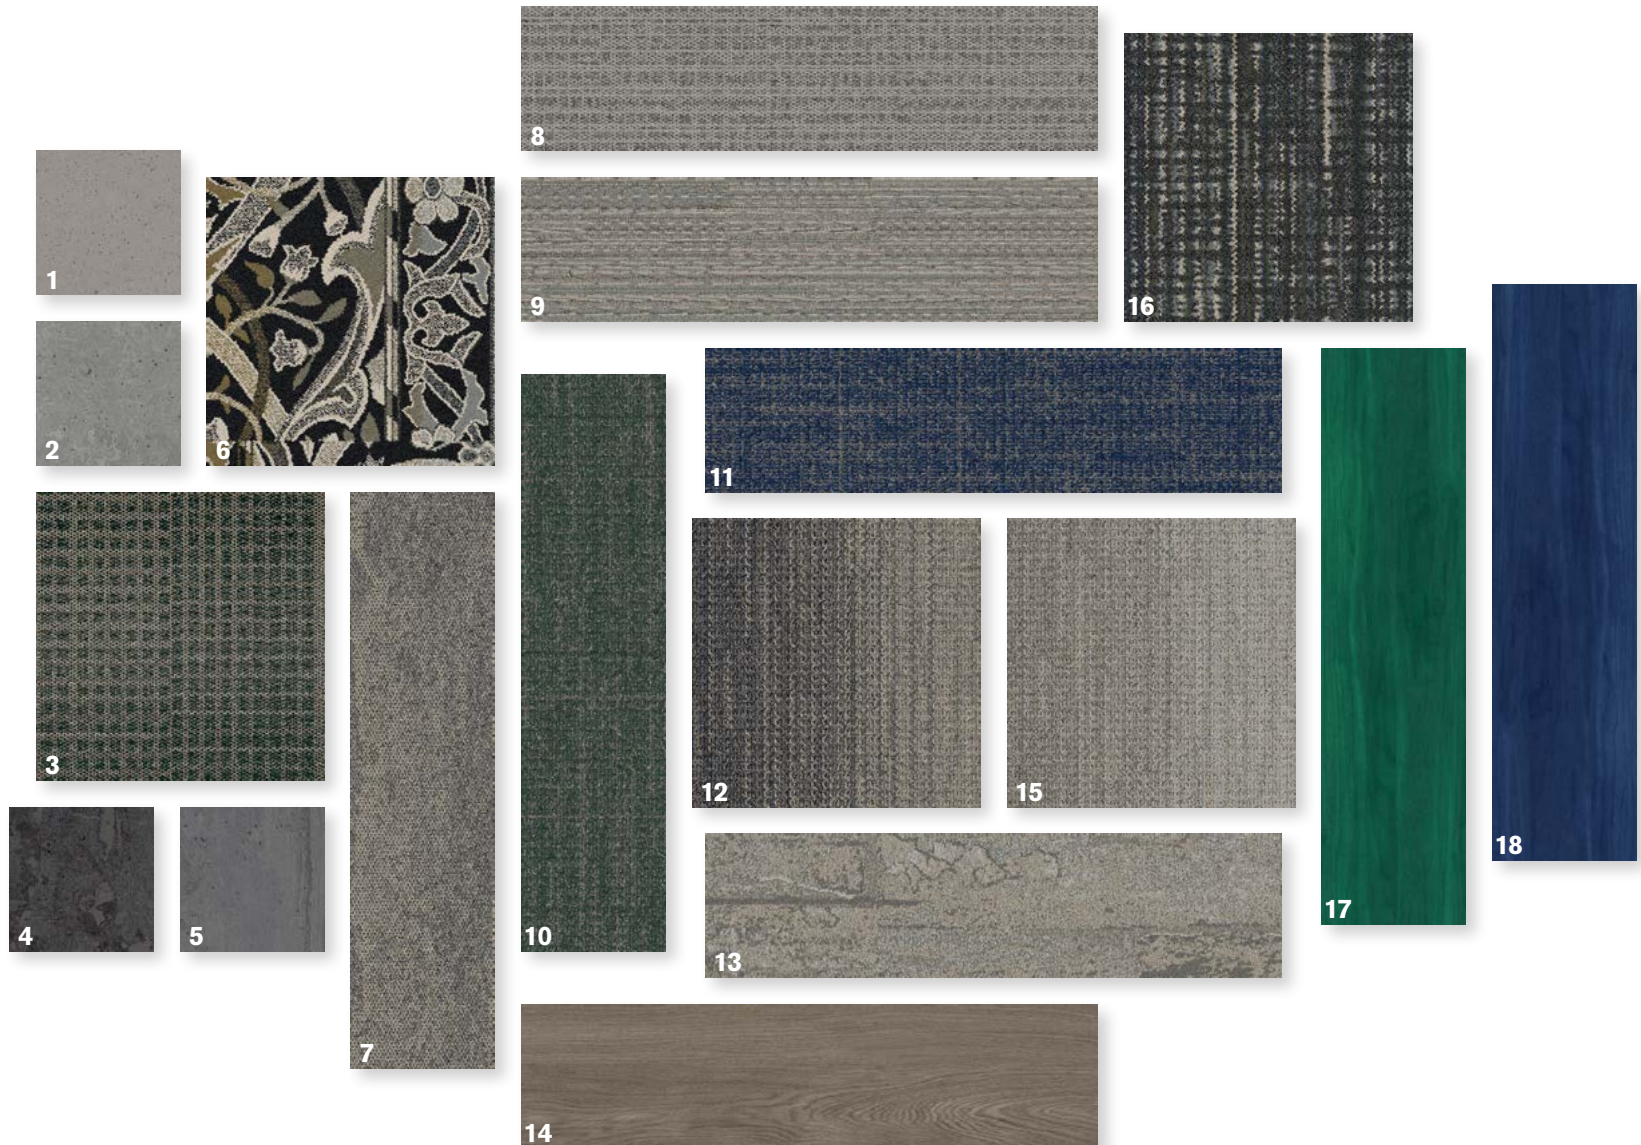

1, 5, 7, 8

6, 9

2, 3, 4

1. Carpet Arley 108222 Azure
2. Carpet Open Air 401 Stria 103233 Flannel
3. Carpet Open Ended 103173 Willow

4. Carpet Open Ended 103176 Turquoise
5. Carpet WG200 107669 Volcanic/Navy
6. LVT Northern Grain A02606 Antique Wash 3.0-4.5

7. Carpet WG200 107660 Greige/Volcanic
8. WO SR699 104931 Granite
9. FLOR Squared Away Midnight Pearl

1

1. Rubber norament 992 grano 5319 Spikenard
 2. Rubber norament arago 5172 Stamina

2, 3

3. Carpet Open Air 401 Stria 103233 Flannel
 4. LVT Northern Grain A02606 Antique Wash 3.0m 4.5m

4, 5, 6

5. LVT Studio Set A00712 Marigold 3.0m 4.5m
 6. LVT Studio Set A00720 Royal Blue 3.0m 4.5m

1

3, 6, 7, 8

6, 7, 9

2, 4, 5

1. Rubber norament castello 5355 Palazzo **QS**
2. Rubber norament arago 5172 Stamina
3. Carpet WW870 105348 Natural Weft **QS**

4. Carpet Dot 2 Dot 108074 Charcoal
5. Carpet Dot O-Mine 108090 Charcoal
6. Carpet Open Ended 103173 Willow

7. Carpet Open Ended 103178 Indigo
8. Carpet WW865 103207 Tundra Warp
9. Carpet WW895 103215 Tundra Weave