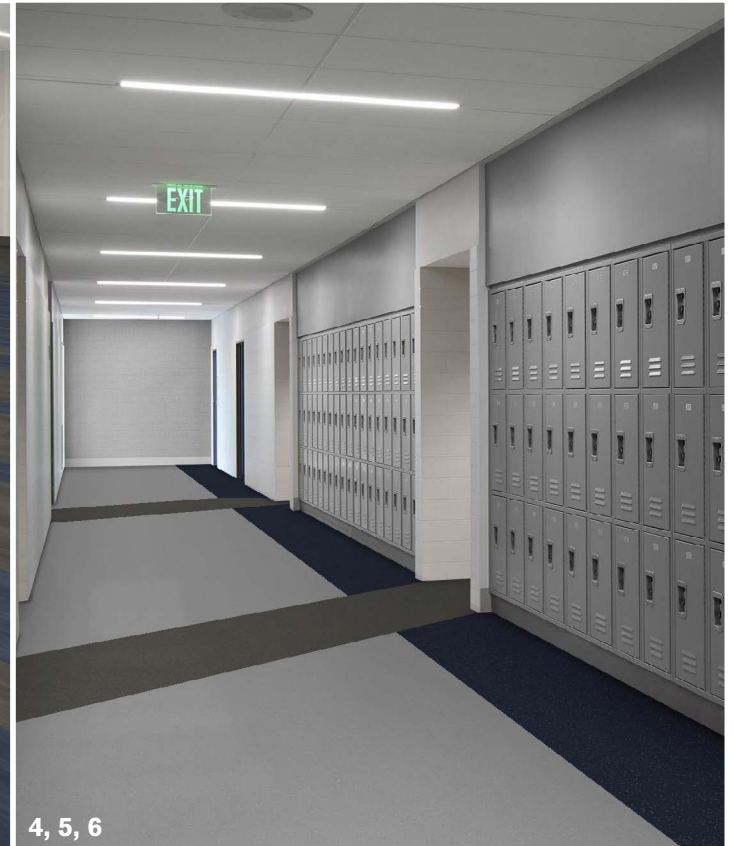

1, 2, 3

4, 5, 6

4, 5, 6

4

1

1. Carpet Tile SR899 104922 Midnight
2. LVT Studio Set A00703 Slate

3. LVT Studio Set A00703 Pepper
4. nora Rubber noraplan convia 7377 Grecian Blue

5. nora Rubber noraplan convia 7351 Pearl Grey
6. nora Rubber norament satura 5112 Titan