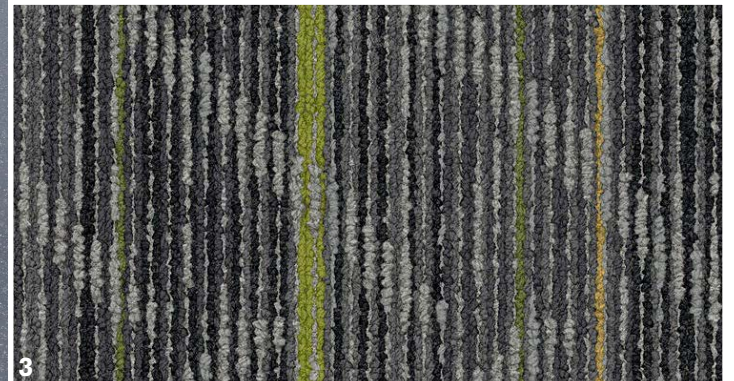

1, 2, 3, 4

5, 6, 7

1, 8, 9

1

7

1. **nora Rubber** noraplan convia 7351 Pearl Grey
2. **nora Rubber** noraplan convia 7377 Grecian Blue
3. **nora Rubber** noraplan convia 7358 Wrought Iron

4. **nora Rubber** noraplan convia 7372 Chartreuse
5. **Carpet Tile** Heartthrob 107503 Illustrious
6. **Carpet Tile** Reflectors 107274 Iron Azure

7. **LVT Studio Set** A00713 Slate
8. **Carpet Tile** Luminescent 107238 Iron Azure
9. **Carpet Tile** Open Air 402 106738 Flannel

1, 2

3, 4

5, 6, 7

5

3

1. **nora Rubber** noraplan convia 7351 Pearl Grey
2. **nora Rubber** noraplan convia 7377 Grecian Blue
3. **Carpet Tile** Reflectors 107275 Iron Grass