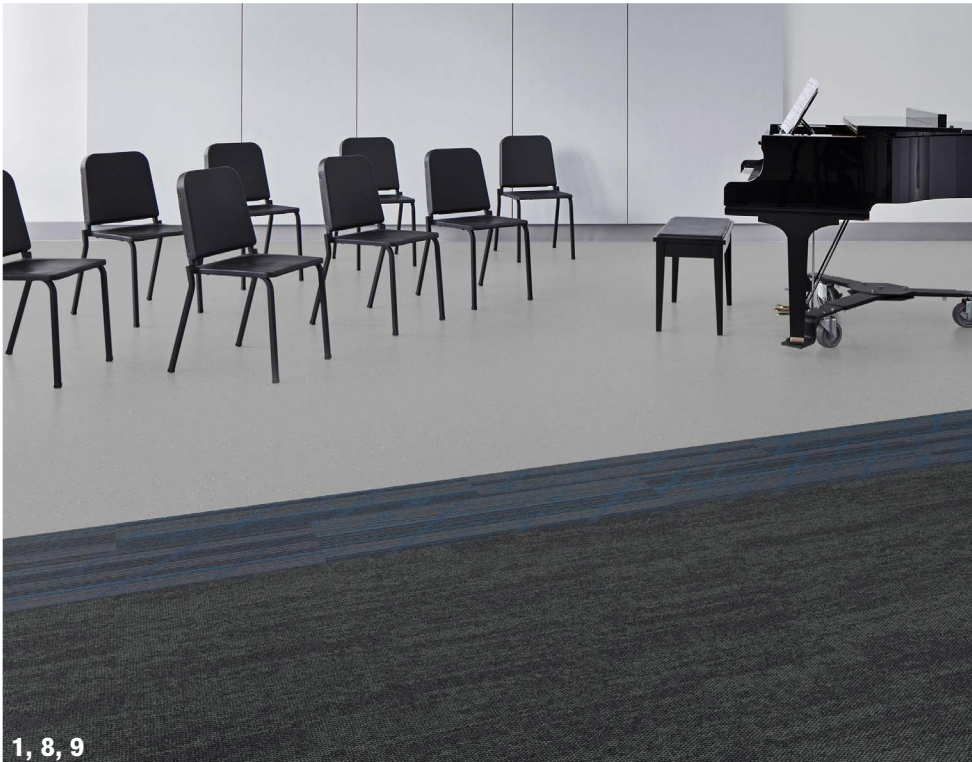

1, 2, 3, 4

5, 6, 7

1, 8, 9

1

7

1. **nora Rubber** noraplan convia 7351 Pearl Grey
2. **nora Rubber** noraplan convia 7377 Grecian Blue
3. **nora Rubber** noraplan convia 7358 Wrought Iron

4. **nora Rubber** noraplan convia 7372 Chartreuse
5. **Carpet Tile** Heartthrob 107503 Illustrious
6. **Carpet Tile** Reflectors 107274 Iron Azure

7. **LVT Studio Set** A00713 Slate
8. **Carpet Tile** Luminescent 107238 Iron Azure
9. **Carpet Tile** Open Air 402 106738 Flannel