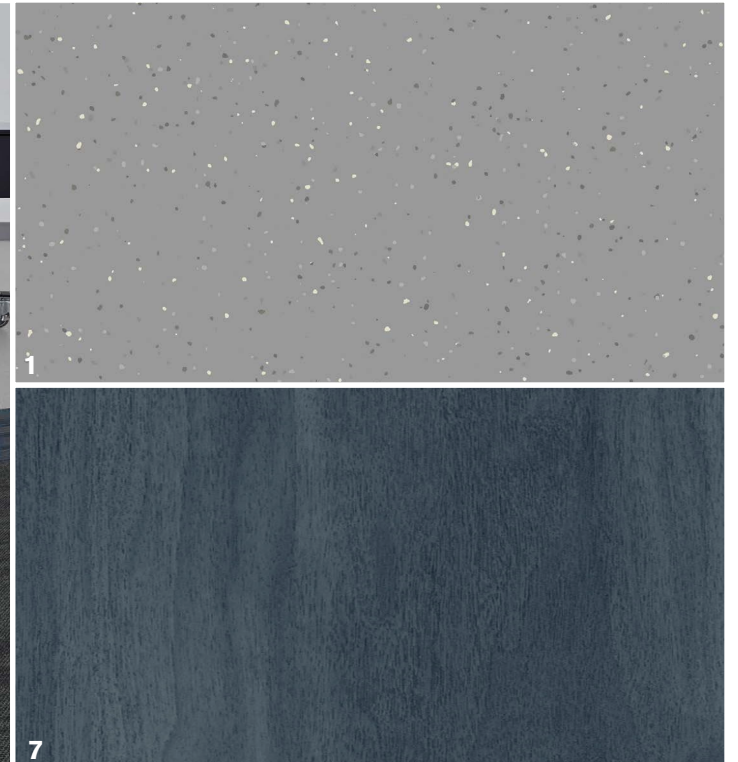

Cobalt Blue

- | | | |
|---|---|---|
| 1. nora Rubber noraplan convia 7358 Wrought Iron | 7. Carpet Tile Heartthrob 107503 Illustrious i2 os | 13. Carpet Tile Luminescent 107238 Iron Azure |
| 2. FLOR To Dye For in Bone | 8. Carpet Tile Heartthrob 107499 Misty i2 os | 14. Carpet Tile Neighborhood Smooth 105636 |
| 3. Carpet Tile Glisten 107231 Iron | 9. Carpet Tile SR899 104941 Onyx | Indigo/Smooth i2 |
| 4. LVT Studio Set A00713 Slate | 10. nora Rubber noraplan convia 7377 Grecian Blue | 15. nora Rubber norament castello 5355 Palazzo |
| 5. Carpet Tile Open Air 402 106738 Flannel | 11. LVT Great Heights A02501 Grey Pine | 16. nora Rubber norament pado 5513 Nightshade |
| 6. Carpet Tile Reflectors 107274 Iron Azure | 12. LVT Walk On By A01507 Royal Blue | |

1, 2, 3

4, 5, 6

4, 5, 6

4

1

1. Carpet Tile SR899 104922 Midnight
2. LVT Studio Set A00703 Slate

3. LVT Studio Set A00703 Pepper
4. nora Rubber noraplan convia 7377 Grecian Blue

5. nora Rubber noraplan convia 7351 Pearl Grey
6. nora Rubber norament satura 5112 Titan

1, 2, 3, 4

5, 6, 7

1, 8, 9

1

7

1. **nora Rubber** noraplan convia 7351 Pearl Grey
2. **nora Rubber** noraplan convia 7377 Grecian Blue
3. **nora Rubber** noraplan convia 7358 Wrought Iron

4. **nora Rubber** noraplan convia 7372 Chartreuse
5. **Carpet Tile** Heartthrob 107503 Illustrious
6. **Carpet Tile** Reflectors 107274 Iron Azure

7. **LVT Studio Set** A00713 Slate
8. **Carpet Tile** Luminescent 107238 Iron Azure
9. **Carpet Tile** Open Air 402 106738 Flannel

1, 2

3, 4

5, 6, 7

5

3

1. **nora Rubber** noraplan convia 7351 Pearl Grey
2. **nora Rubber** noraplan convia 7377 Grecian Blue
3. **Carpet Tile** Reflectors 107275 Iron Grass