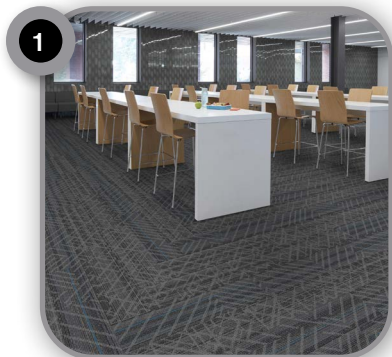

Rendered Plan