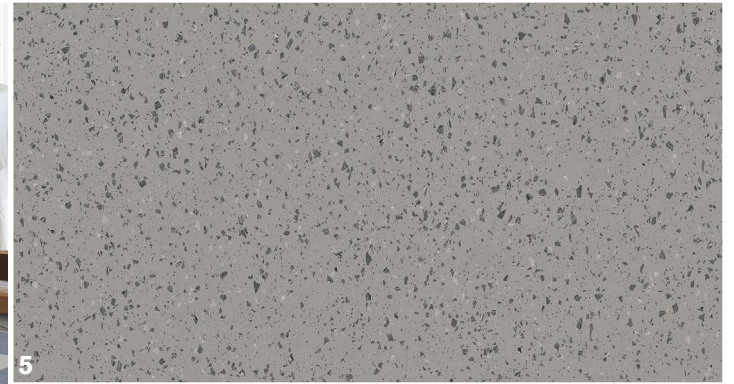

1, 2, 3, 4

5, 6, 7

1, 8, 9

1

7

1. **nora Rubber** noraplan convia 7351 Pearl Grey
2. **nora Rubber** noraplan convia 7377 Grecian Blue
3. **nora Rubber** noraplan convia 7358 Wrought Iron

4. **nora Rubber** noraplan convia 7372 Chartreuse
5. **Carpet Tile** Heartthrob 107503 Illustrious
6. **Carpet Tile** Reflectors 107274 Iron Azure

7. **LVT Studio Set** A00713 Slate
8. **Carpet Tile** Luminescent 107238 Iron Azure
9. **Carpet Tile** Open Air 402 106738 Flannel

1, 2

3, 4

5, 6, 7

5

3

1. **nora Rubber** noraplan convia 7351 Pearl Grey
2. **nora Rubber** noraplan convia 7377 Grecian Blue
3. **Carpet Tile** Reflectors 107275 Iron Grass