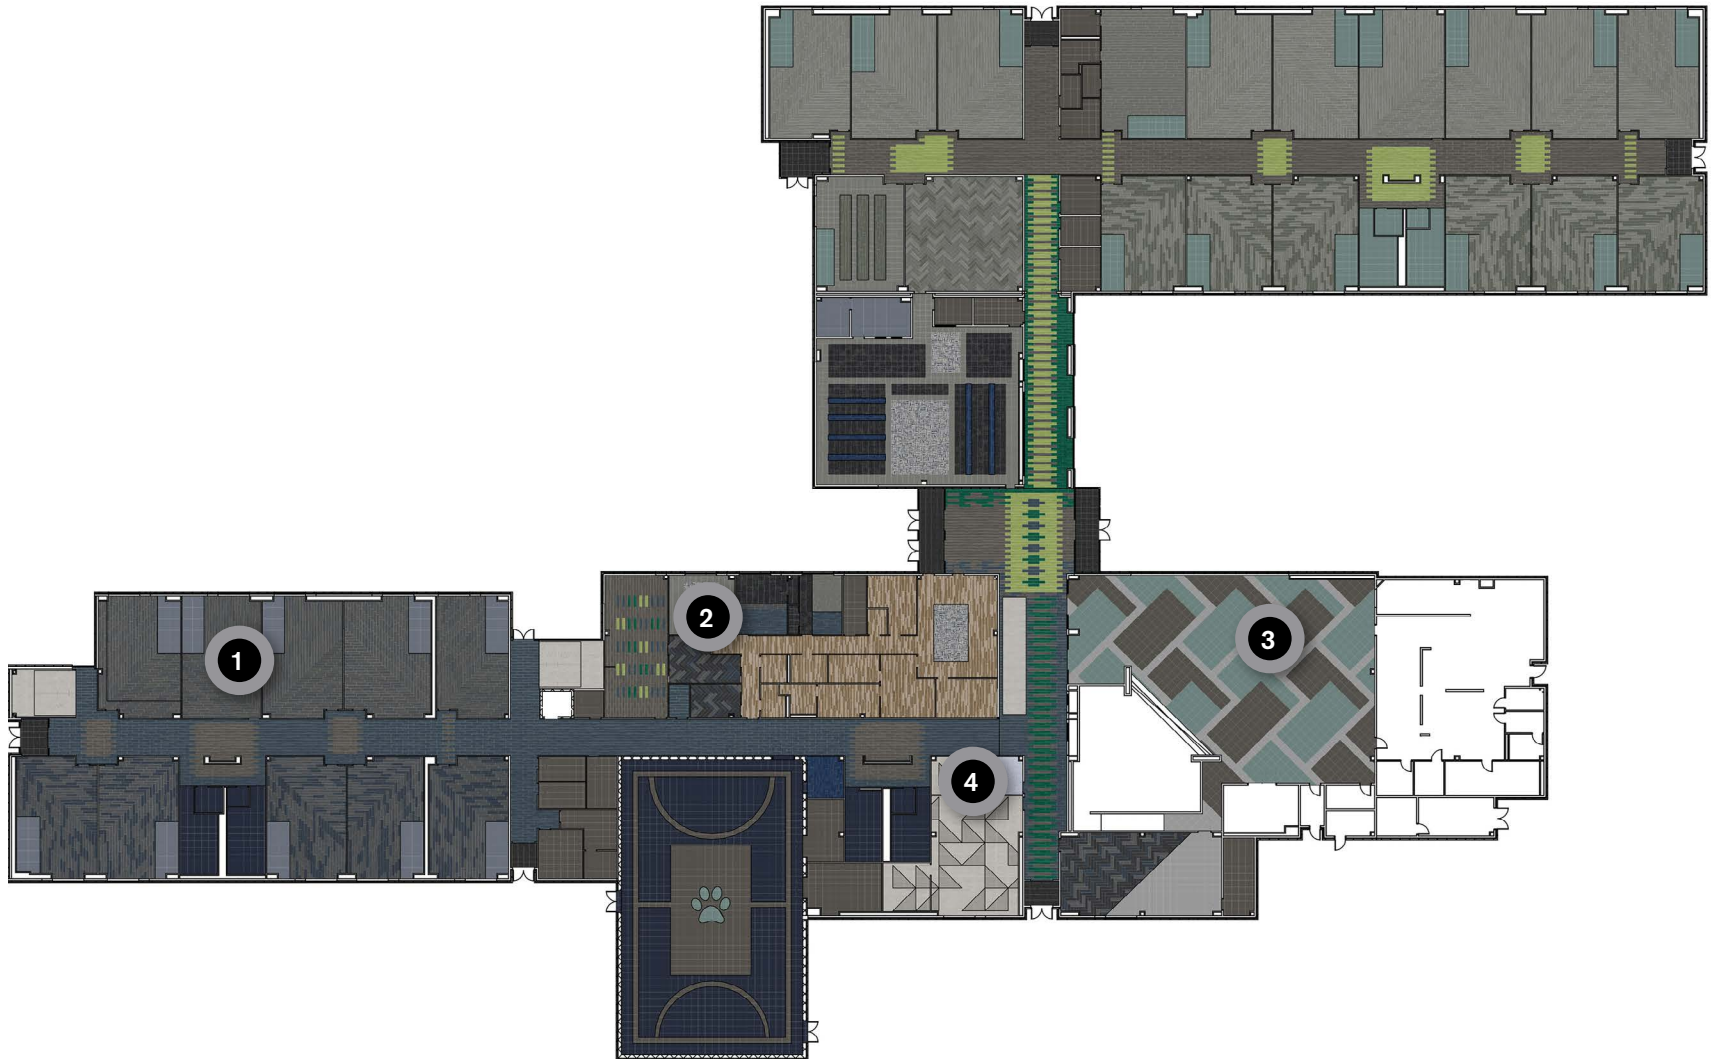

Rendered Plan