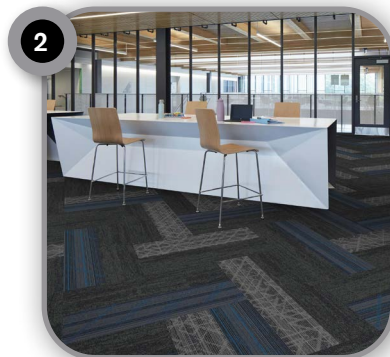

Rendered Plan