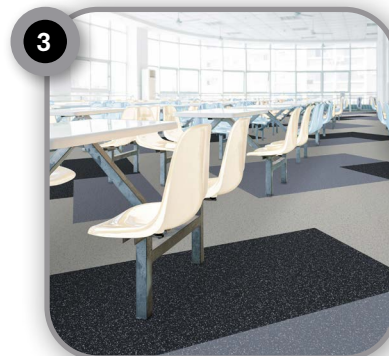

Rendered Plan