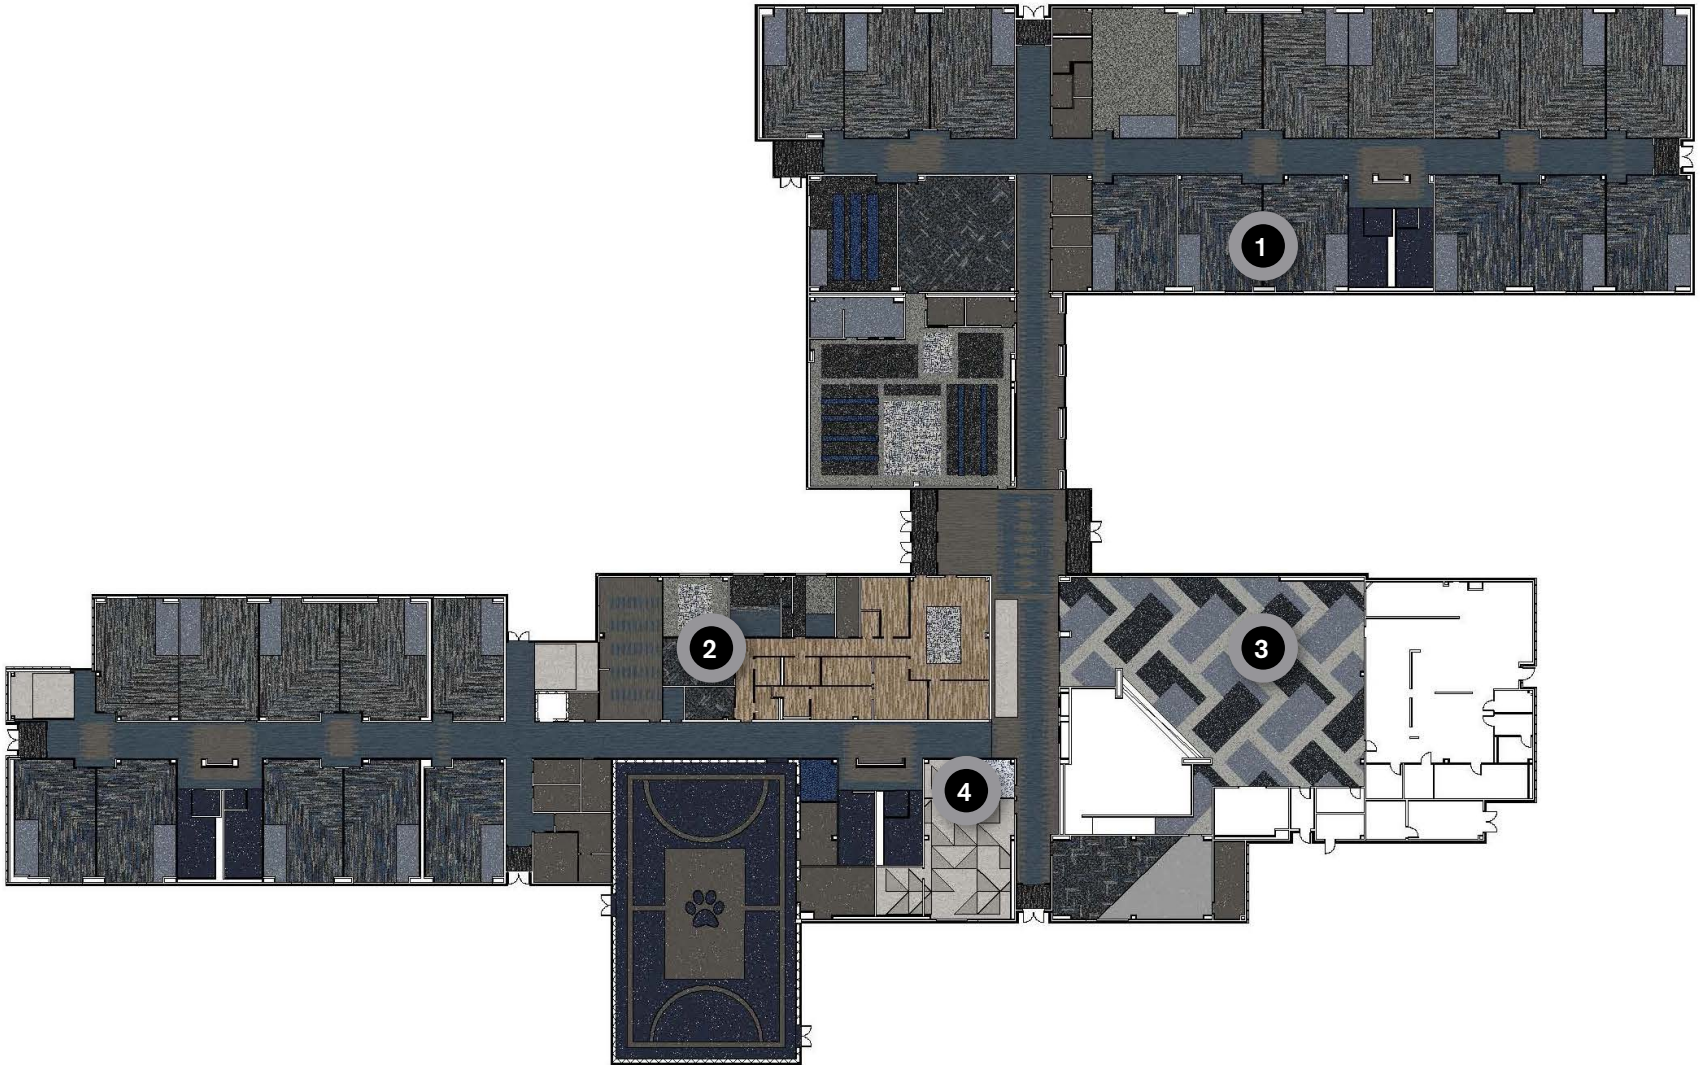

Rendered Plan