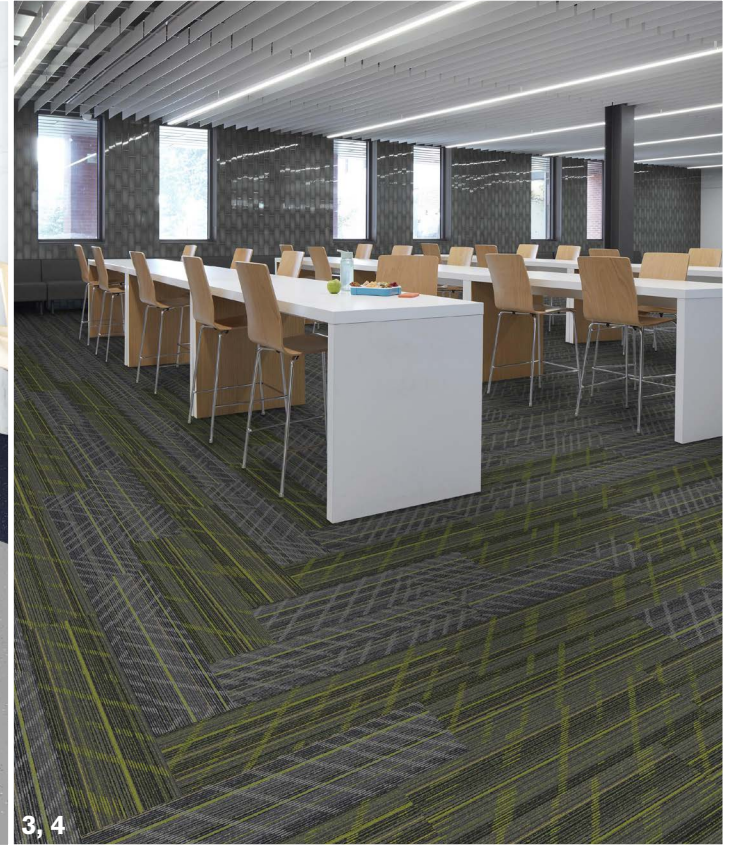

1, 2

3, 4

5, 6, 7

5

3

1. **nora Rubber** noraplan convia 7351 Pearl Grey
2. **nora Rubber** noraplan convia 7377 Grecian Blue
3. **Carpet Tile** Reflectors 107275 Iron Grass

4. **Carpet Tile** Luminescent 107239 Iron Grass
5. **nora Rubber** norament pado 5511 Moon Mist
6. **nora Rubber** norament pado 5513 Night Shade

7. **nora Rubber** norament pado 5516 Galaxy