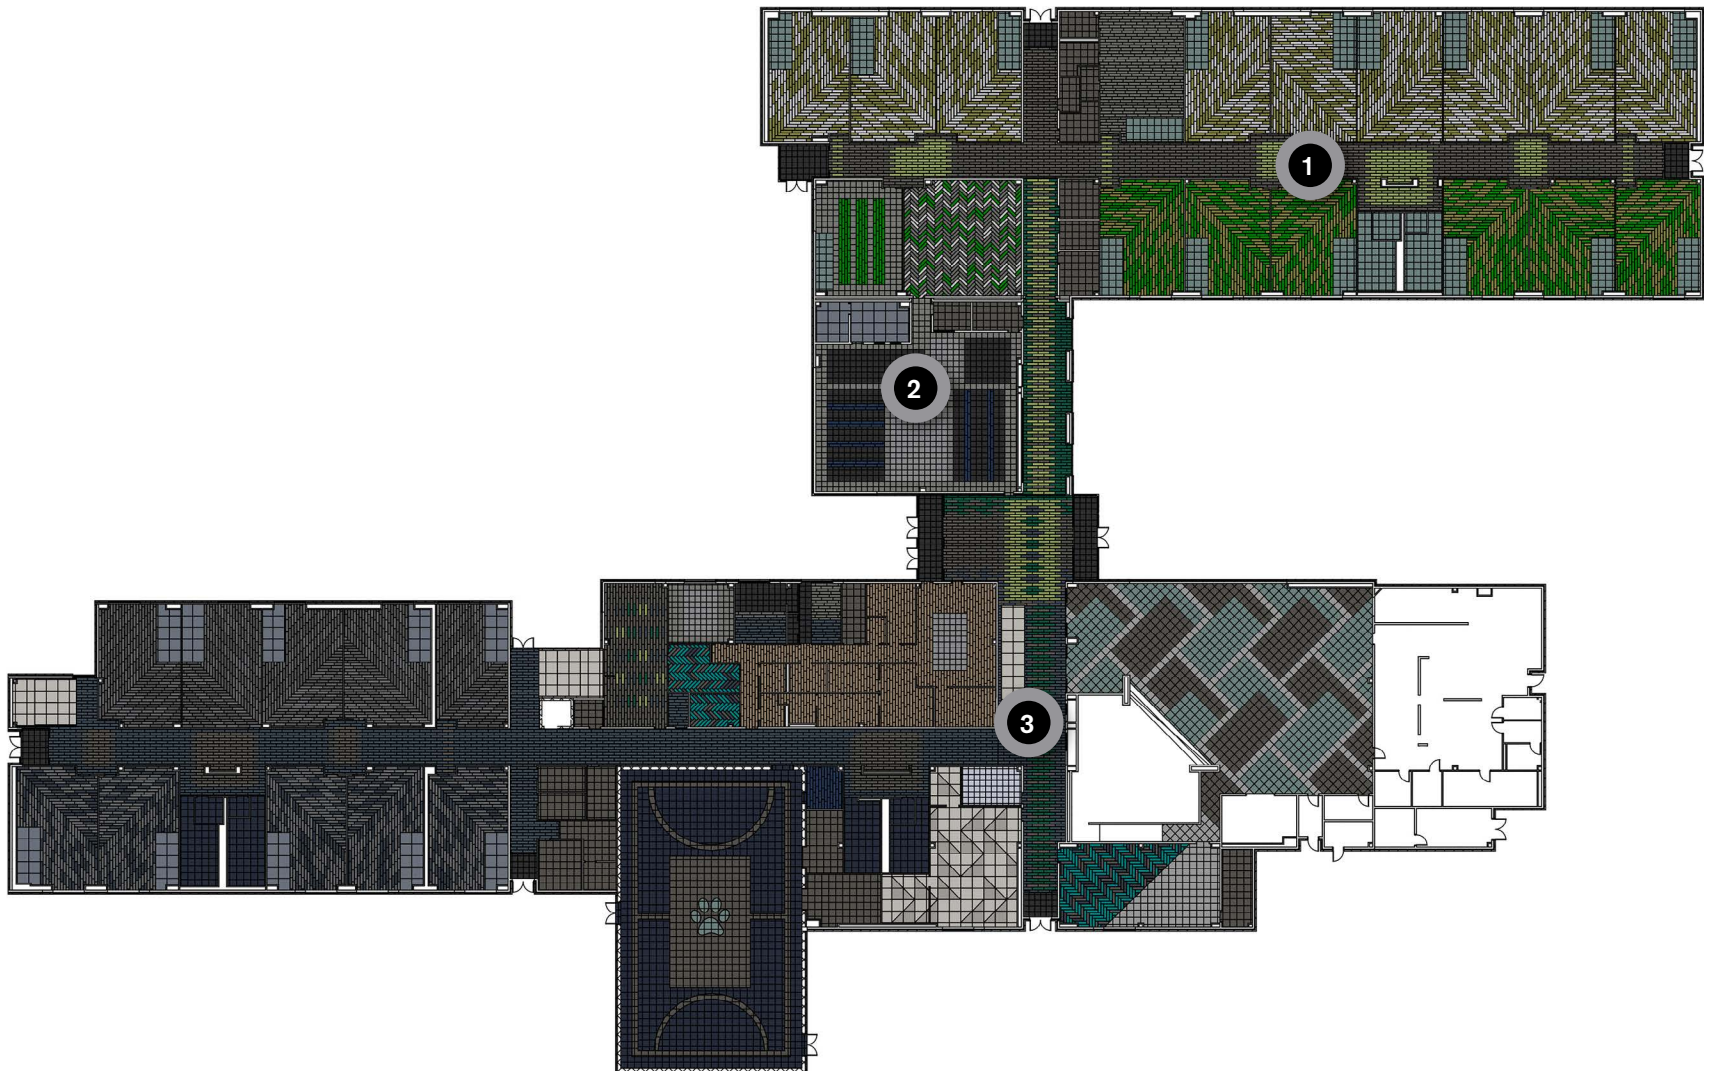

Finish Plan

1

- LVT Studio Set A00703 Pepper
- LVT Studio Set A00707 Lime
- LVT Studio Set A00725 Dark Green
- Carpet Tile Glisten 107231 Iron
- Carpet Tile Glisten 107232 Nickel
- Carpet Tile Luminescent 107243 Nickel Ivy
- Carpet Tile Reflectors 107279 Nickel Ivy
- Carpet Tile Open Air 402 106738 Flannel

2

- Carpet Tile Open Air 402 106737 Iron
- Carpet Tile Neighborhood Smooth 105636 Indigo/Smooth
- Carpet Tile Heartthrob 107499 Misty
- Carpet Tile Heartthrob 107503 Illustrious
- FLOR To Dye For in Bone
- Carpet Tile SR899 104941 Onyx
- nora Rubber norament pado 5513 Nightshade

3

- LVT Great Heights A02501 Grey Pine
- LVT Walk On By A01507 Royal Blue
- nora Rubber noraplan convia 7351 Pearl Grey
- nora Rubber noraplan convia7358 Wrought Iron
- nora Rubber noraplan convia 7366 Patina Green
- nora Rubber noraplan convia 7377 Grecian Blue
- nora Rubber norament castello 5355 Palazzo
- nora Rubber norament castello 5356 Domus
- Carpet Tile Open Air 402 106737 Iron
- Carpet Tile Reflectors 107274 Iron Azure
- Carpet Tile Luminescent 107238 Iron Azure