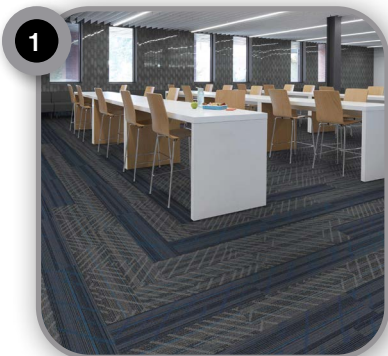

Rendered Plan