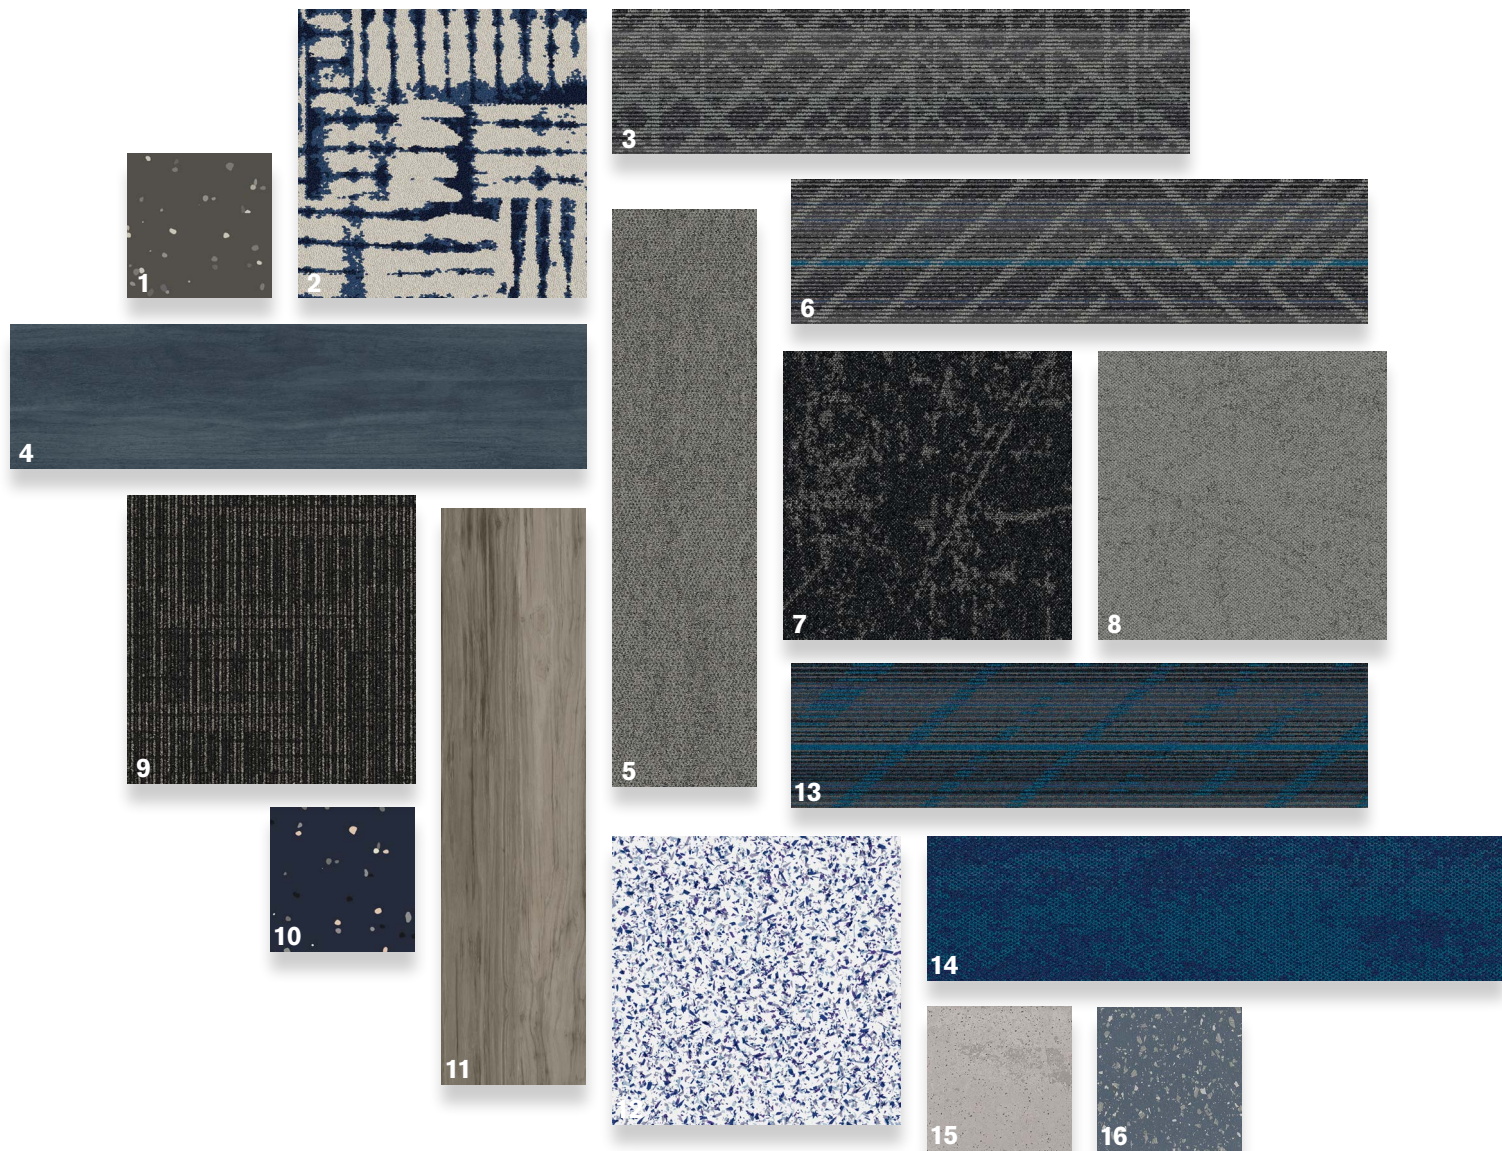

Studio FOLIO

Interface[®]

K12 Education III

FOLIO: Flooring is key to creating a fun and successful learning environment. Interface's system of products; Carpet Tile, LVT, and nora rubber, stand up to the daily demands of an educational facility while positively influencing staff and students. Lower your total cost of ownership with high performance products that offer design flexibility, ease of maintenance, and selective replacement.

Cobalt Blue

- | | | |
|---|---|---|
| 1. nora Rubber noraplan convia 7358 Wrought Iron | 7. Carpet Tile Heartthrob 107503 Illustrious i2 os | 13. Carpet Tile Luminescent 107238 Iron Azure |
| 2. FLOR To Dye For in Bone | 8. Carpet Tile Heartthrob 107499 Misty i2 os | 14. Carpet Tile Neighborhood Smooth 105636 |
| 3. Carpet Tile Glisten 107231 Iron | 9. Carpet Tile SR899 104941 Onyx | Indigo/Smooth i2 |
| 4. LVT Studio Set A00713 Slate | 10. nora Rubber noraplan convia 7377 Grecian Blue | 15. nora Rubber norament castello 5355 Palazzo |
| 5. Carpet Tile Open Air 402 106738 Flannel | 11. LVT Great Heights A02501 Grey Pine | 16. nora Rubber norament pado 5513 Nightshade |
| 6. Carpet Tile Reflectors 107274 Iron Azure | 12. LVT Walk On By A01507 Royal Blue | |

2

- Carpet Tile Open Air 402 106737 Iron
- Carpet Tile Neighborhood Smooth 105636 Indigo/Smooth
- Carpet Tile Heartthrob 107499 Misty
- Carpet Tile Heartthrob 107503 Illustrious
- FLOR To Dye For in Bone
- Carpet Tile SR899 104941 Onyx
- nora Rubber norament pado 5513 Nightshade

3

- LVT Great Heights A02501 Grey Pine
- LVT Walk On By A01507 Royal Blue
- nora Rubber noraplan convia 7351 Pearl Grey
- nora Rubber noraplan convia7358 Wrought Iron
- nora Rubber noraplan convia 7366 Patina Green
- nora Rubber noraplan convia 7377 Grecian Blue
- nora Rubber norament castello 5355 Palazzo
- nora Rubber norament castello 5356 Domus
- Carpet Tile Open Air 402 106737 Iron
- Carpet Tile Reflectors 107274 Iron Azure
- Carpet Tile Luminescent 107238 Iron Azure