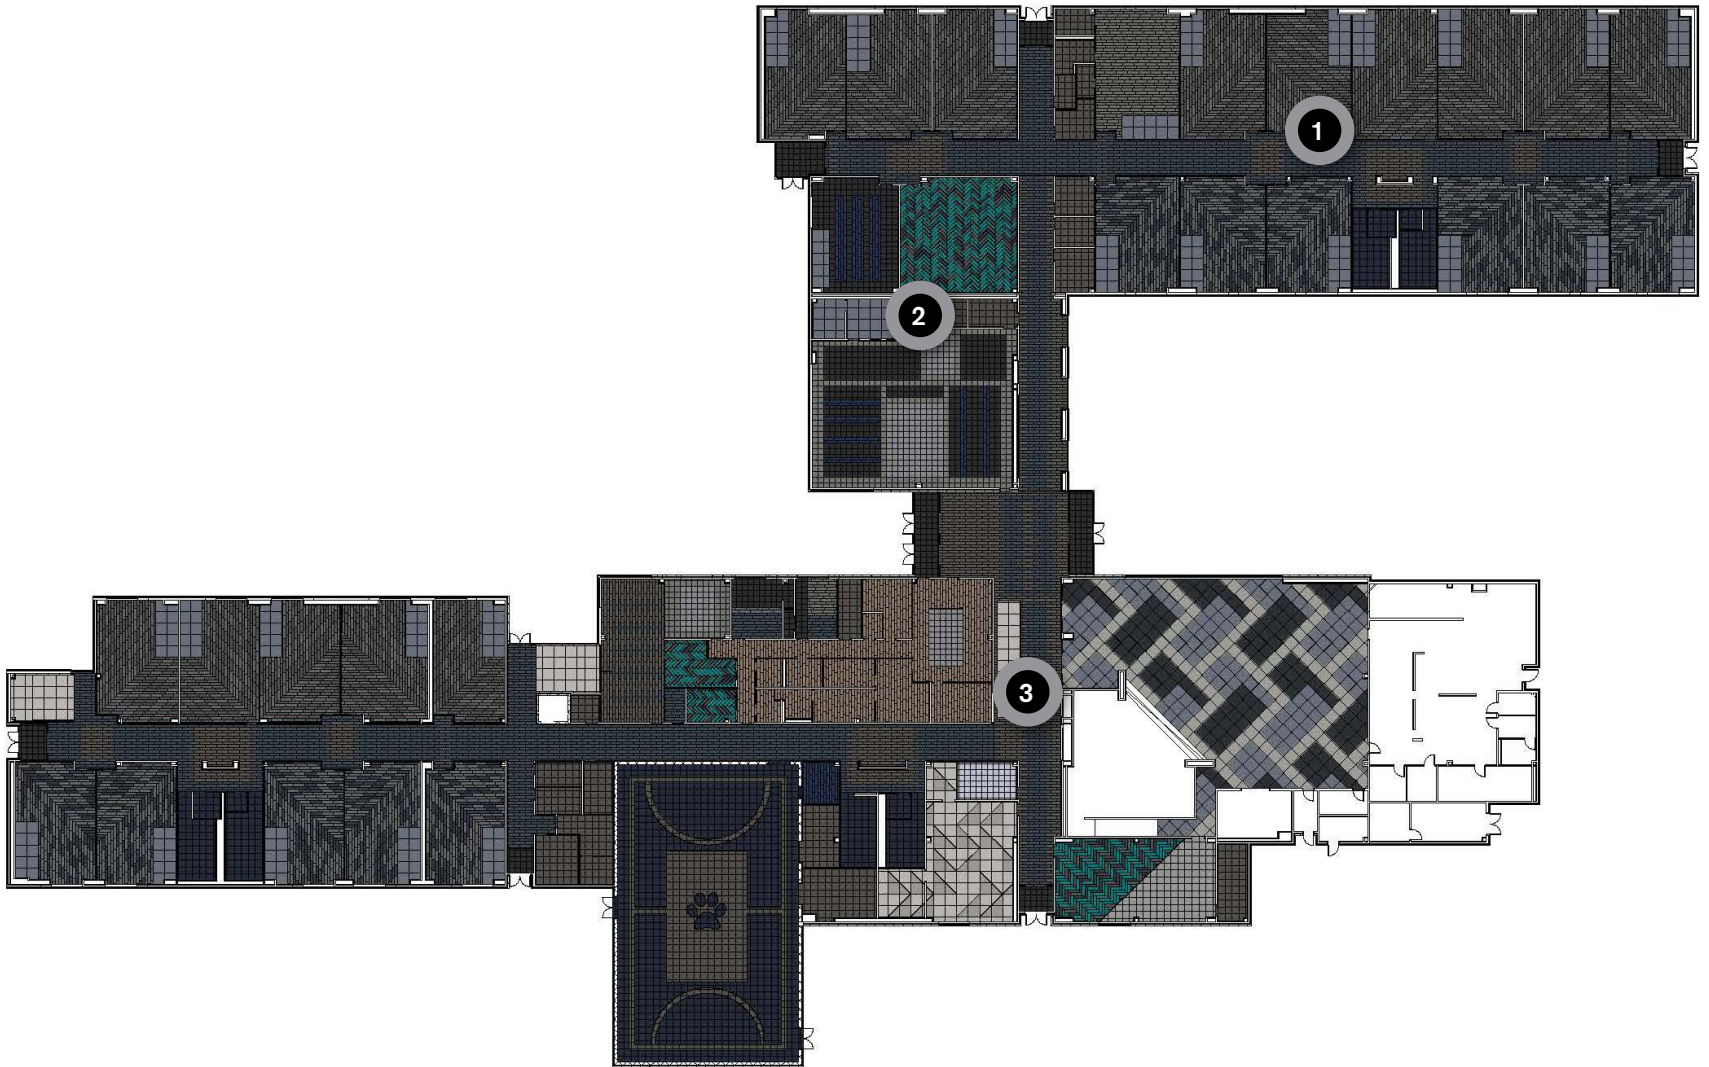

Rendered Plan

Finish Plan

- 1**
- LVT Studio Set A00703 Pepper
 - LVT Studio Set A00713 Slate
 - Carpet Tile Glisten 107231 Iron
 - Carpet Tile Luminescent 107238 Iron Azure
 - Carpet Tile Reflectors 107274 Iron Azure
 - Carpet Tile Open Air 402 106738 Flannel