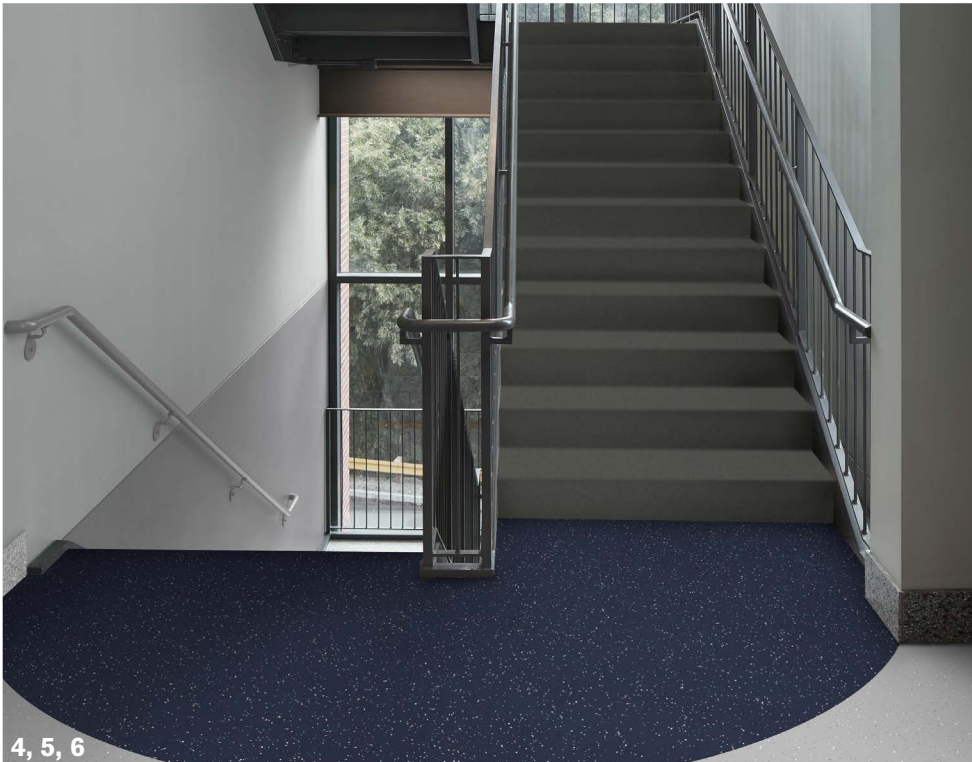

1, 2, 3

4, 5, 6

4, 5, 6

4

1

1. Carpet Tile SR899 104922 Midnight
2. LVT Studio Set A00703 Slate

3. LVT Studio Set A00703 Pepper
4. nora Rubber noraplan convia 7377 Grecian Blue

5. nora Rubber noraplan convia 7351 Pearl Grey
6. nora Rubber norament satura 5112 Titan