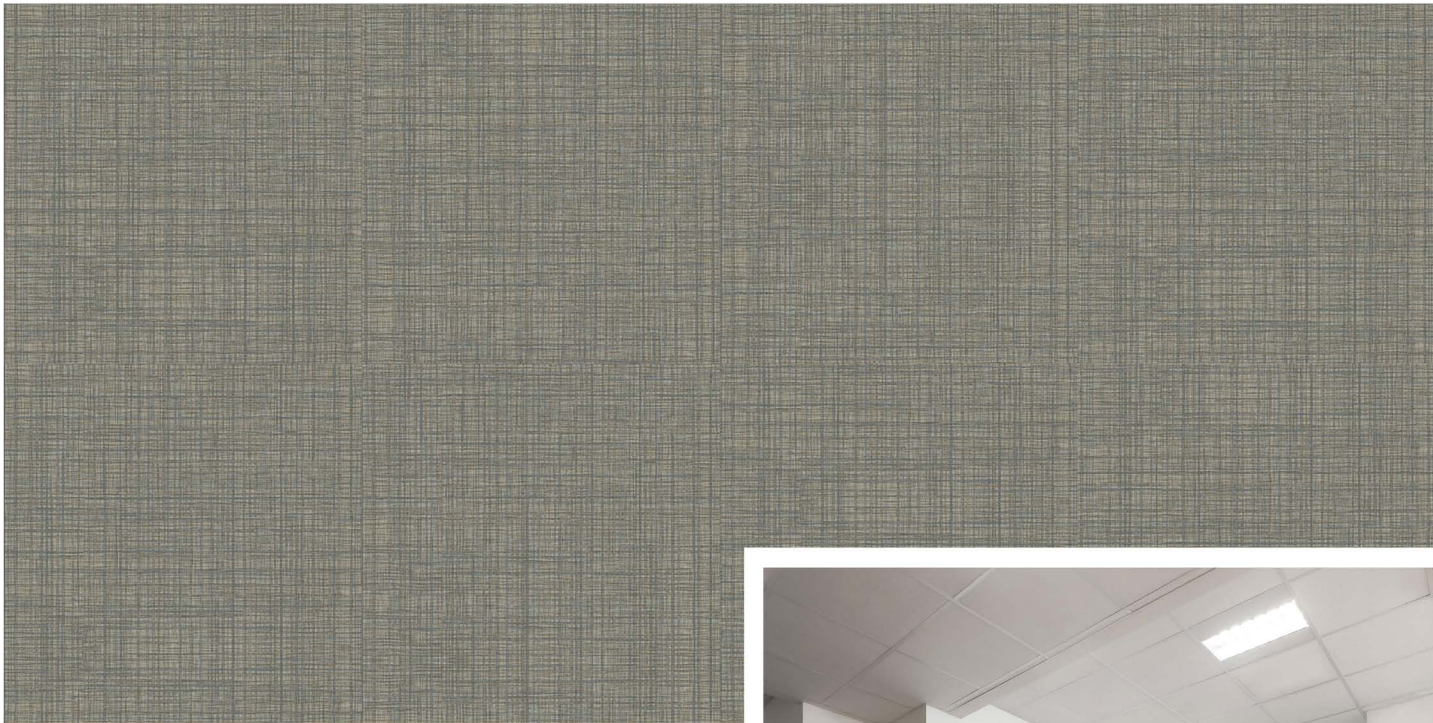

2020 HEALTHCARE PALETTE

Mushroom & Aquamarine

- 1) WE152: Mushroom 106274, 2) WE153: Mushroom 106282, 3) WE151: Mushroom 106266, 4) Neighborhood Smooth: Mushroom/Smooth 106572, 5) Farmland Loop: Mushroom 106568, 6) AE310: Mushroom 106574, 7) Ice Breaker: Aquamarine 106577, 8) The Standard: Aquamarine 106579, 9) Night Flight: Rocky Shore 105698, 10) Viva Colores: Verdemar 101140, 11) Prairie Grass Loop: Mushroom 106564, 12) Criterion Classic Woodgrains: Sand Dune C00103 13) Criterion Classic Wovens: Twine C00302, 14) Criterion Classics Stones: Polished Cement C00202, 15) noraplan Sentica: Surf 6529, 16) noraplan Sentica: Ice Cube 6528, 17) norament Grano: Agapanthus 5317, 18) norament Grano: Blue Tansy 5318, 19) noraplan Valua: Clear Sky 6726, 20) norament Satura: Hydra 5121, 21) norament Satura: Earth 5122

Interface

PRODUCT NIGHT FLIGHT
COLOR 105698 ROCKY SHORE
SIZE 506m
INSTALLED BRICK

LVT PRODUCT CRITERION CLASSIC WOODGRAINS
COLOR C00103 SAND DUNE
SIZE 12,5cm x 4m
INSTALLED ASHLAR

Interface

LVT PRODUCT CRITERION CLASSIC WOVENS

COLOR C00302 TWINE

SIZE 50cm

INSTALLED MONOLTHIC

LVT PRODUCT CRITERION CLASSIC STONES

COLOR C00202 POLISHED CEMENT

SIZE 50cm

INSTALLED MONOLTHIC

Interface

Interface

LVT PRODUCT CRITERION CLASSIC WOVENS
COLOR C00302 TWINE
SIZE 50cm
INSTALLED MONOLITHIC

LVT PRODUCT CRITERION CLASSIC WOODGRAINS
COLOR C00103 SAND DUNE
SIZE 12,5cm x 1m
INSTALLED ASHLAR

Interface