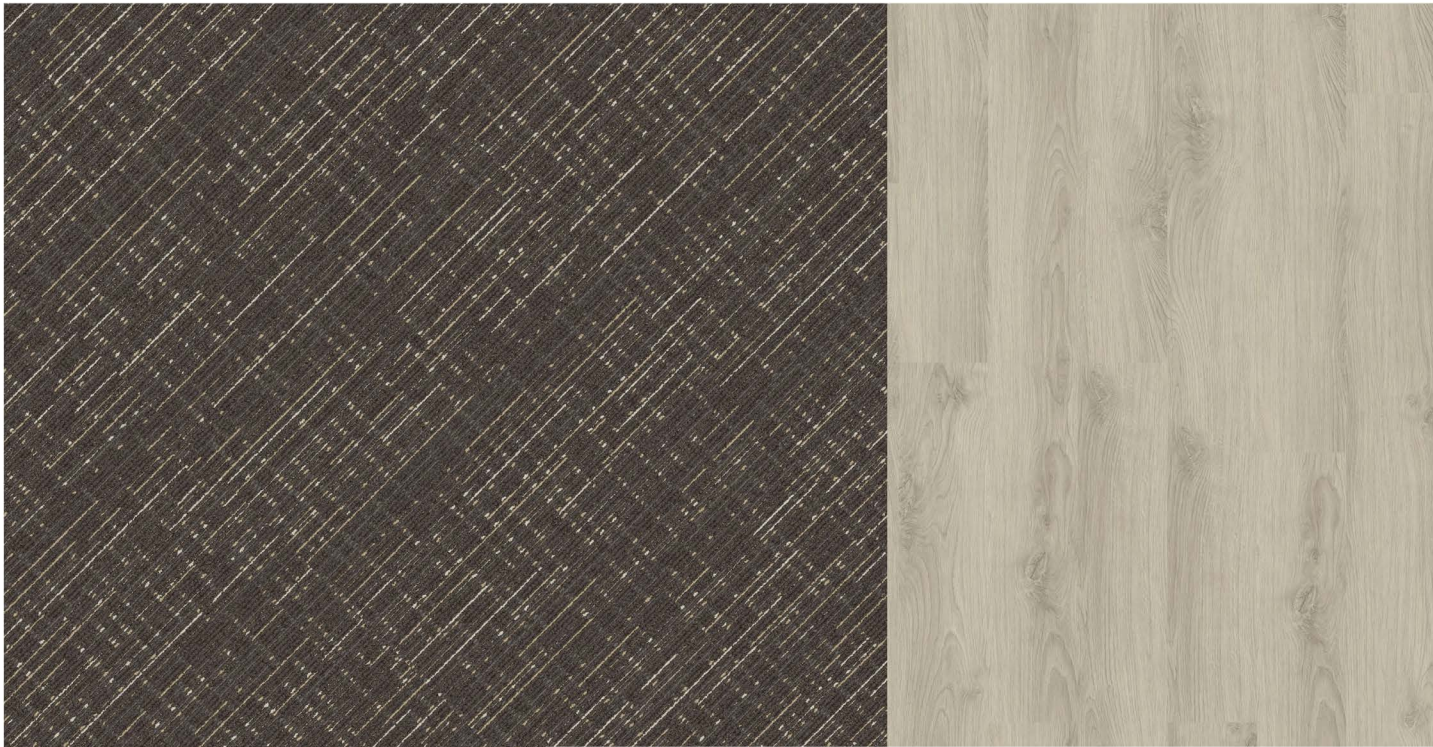

Interface®

FOLIO | Flooring for Healing Environments
Mushroom & Aquamarine

FOLIO: Interface Design Studio has created this group of supplementary imagery that show our newest products in a variety of spaces within healthcare environments. These demonstrate both aspirational design capabilities and practical application Interface's carpet, LVT and nora rubber in any space—all driven by our launch palettes.

2020 HEALTHCARE PALETTE

Mushroom & Aquamarine

- 1) WE152: Mushroom 106274, 2) WE153: Mushroom 106282, 3) WE151: Mushroom 106266, 4) Neighborhood Smooth: Mushroom/Smooth 106572, 5) Farmland Loop: Mushroom 106568, 6) AE310: Mushroom 106574, 7) Ice Breaker: Aquamarine 106577, 8) The Standard: Aquamarine 106579, 9) Night Flight: Rocky Shore 105698, 10) Viva Colores: Verdemar 101140, 11) Prairie Grass Loop: Mushroom 106564, 12) Criterion Classic Woodgrains: Sand Dune C00103 13) Criterion Classic Wovens: Twine C00302, 14) Criterion Classics Stones: Polished Cement C00202, 15) noraplan Sentica: Surf 6529, 16) noraplan Sentica: Ice Cube 6528, 17) norament Grano: Agapanthus 5317, 18) norament Grano: Blue Tansy 5318, 19) noraplan Valua: Clear Sky 6726, 20) norament Satura: Hydra 5121, 21) norament Satura: Earth 5122

Interface

PRODUCT NIGHT FLIGHT
COLOR 105698 ROCKY SHORE
SIZE 506m
INSTALLED BRICK

LVT PRODUCT CRITERION CLASSIC WOODGRAINS
COLOR C00103 SAND DUNE
SIZE 12,5cm x 4m
INSTALLED ASHLAR

Interface

LVT PRODUCT CRITERION CLASSIC WOVENS

Interface

LVT PRODUCT CRITERION CLASSIC WOVENS
COLOR C00302 TWINE
SIZE 50cm
INSTALLED MONOLITHIC

LVT PRODUCT CRITERION CLASSIC WOODGRAINS
COLOR C00103 SAND DUNE
SIZE 12,5cm x 1m
INSTALLED ASHLAR

Interface