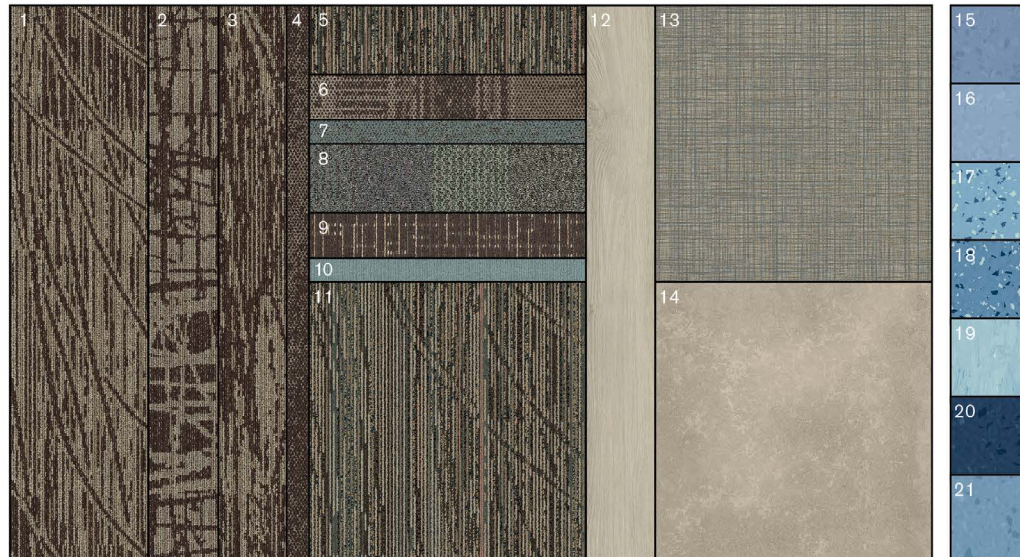

Interface®

FOLIO | Flooring for Healing Environments
Mushroom & Aquamarine

FOLIO: Interface Design Studio has created this group of supplementary imagery that show our newest products in a variety of spaces within healthcare environments. These demonstrate both aspirational design capabilities and practical application Interface's carpet, LVT and nora rubber in any space—all driven by our launch palettes.

2020 HEALTHCARE PALETTE

Mushroom & Aquamarine

- 1) WE152: Mushroom 106274, 2) WE153: Mushroom 106282, 3) WE151: Mushroom 106266, 4) Neighborhood Smooth: Mushroom/Smooth 106572, 5) Farmland Loop: Mushroom 106568, 6) AE310: Mushroom 106574, 7) Ice Breaker: Aquamarine 106577, 8) The Standard: Aquamarine 106579, 9) Night Flight: Rocky Shore 105698, 10) Viva Colores: Verdemar 101140, 11) Prairie Grass Loop: Mushroom 106564, 12) Criterion Classic Woodgrains: Sand Dune C00103 13) Criterion Classic Wovens: Twine C00302, 14) Criterion Classics Stones: Polished Cement C00202, 15) noraplan Sentica: Surf 6529, 16) noraplan Sentica: Ice Cube 6528, 17) norament Grano: Agapanthus 5317, 18) norament Grano: Blue Tansy 5318, 19) noraplan Valua: Clear Sky 6726, 20) norament Satura: Hydra 5121, 21) norament Satura: Earth 5122

Interface

PRODUCT NIGHT FLIGHT
COLOR 105698 ROCKY SHORE
SIZE 506m
INSTALLED BRICK

LVT PRODUCT CRITERION CLASSIC WOODGRAINS
COLOR C00103 SAND DUNE
SIZE 12,5cm x 4m
INSTALLED ASHLAR

Interface

LVT PRODUCT CRITERION CLASSIC WOVENS

Interface

LVT PRODUCT CRITERION CLASSIC WOVENS
COLOR C00302 TWINE
SIZE 50cm
INSTALLED MONOLITHIC

LVT PRODUCT CRITERION CLASSIC WOODGRAINS
COLOR C00103 SAND DUNE
SIZE 12,5cm x 1m
INSTALLED ASHLAR

Interface