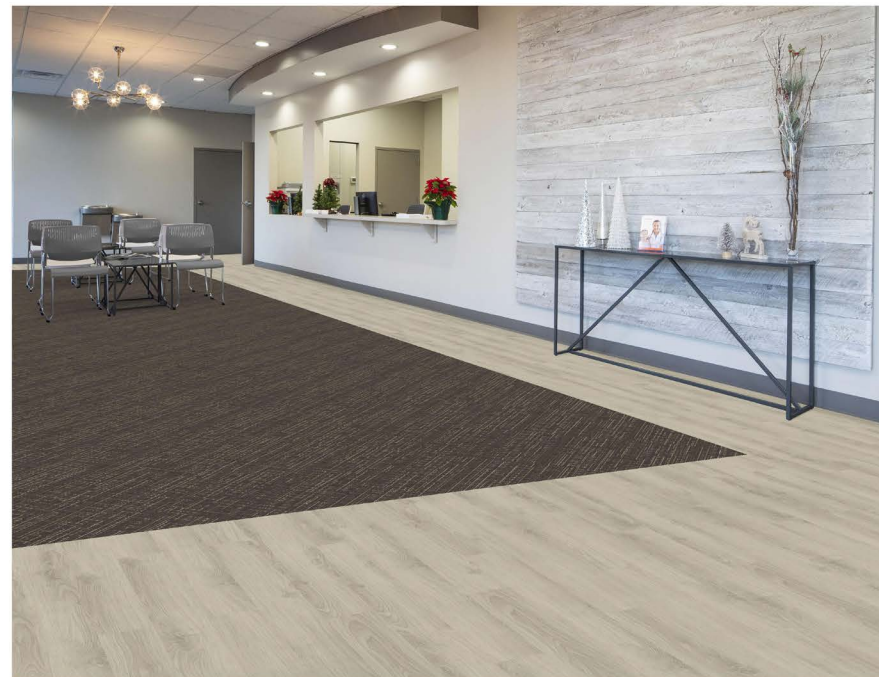

Interface®

FOLIO | Flooring for Healing Environments
Mushroom & Aquamarine

FOLIO: Interface Design Studio has created this group of supplementary imagery that show our newest products in a variety of spaces within healthcare environments. These demonstrate both aspirational design capabilities and practical application Interface's carpet, LVT and nora rubber in any space—all driven by our launch palettes.

2020 HEALTHCARE PALETTE

Mushroom & Aquamarine

- 1) WE152: Mushroom 106274, 2) WE153: Mushroom 106282, 3) WE151: Mushroom 106266, 4) Neighborhood Smooth: Mushroom/Smooth 106572, 5) Farmland Loop: Mushroom 106568, 6) AE310: Mushroom 106574, 7) Ice Breaker: Aquamarine 106577, 8) The Standard: Aquamarine 106579, 9) Night Flight: Rocky Shore 105698, 10) Viva Colores: Verdemar 101140, 11) Prairie Grass Loop: Mushroom 106564, 12) Criterion Classic Woodgrains: Sand Dune C00103 13) Criterion Classic Wovens: Twine C00302, 14) Criterion Classics Stones: Polished Cement C00202, 15) noraplan Sentica: Surf 6529, 16) noraplan Sentica: Ice Cube 6528, 17) norament Grano: Agapanthus 5317, 18) norament Grano: Blue Tansy 5318, 19) noraplan Valua: Clear Sky 6726, 20) norament Satura: Hydra 5121, 21) norament Satura: Earth 5122

Interface

PRODUCT NIGHT FLIGHT
COLOR 105698 ROCKY SHORE
SIZE 506m
INSTALLED BRICK

LVT PRODUCT CRITERION CLASSIC WOODGRAINS
COLOR C00103 SAND DUNE
SIZE 12,5cm x 4m
INSTALLED ASHLAR

Interface

LVT PRODUCT CRITERION CLASSIC WOVENS